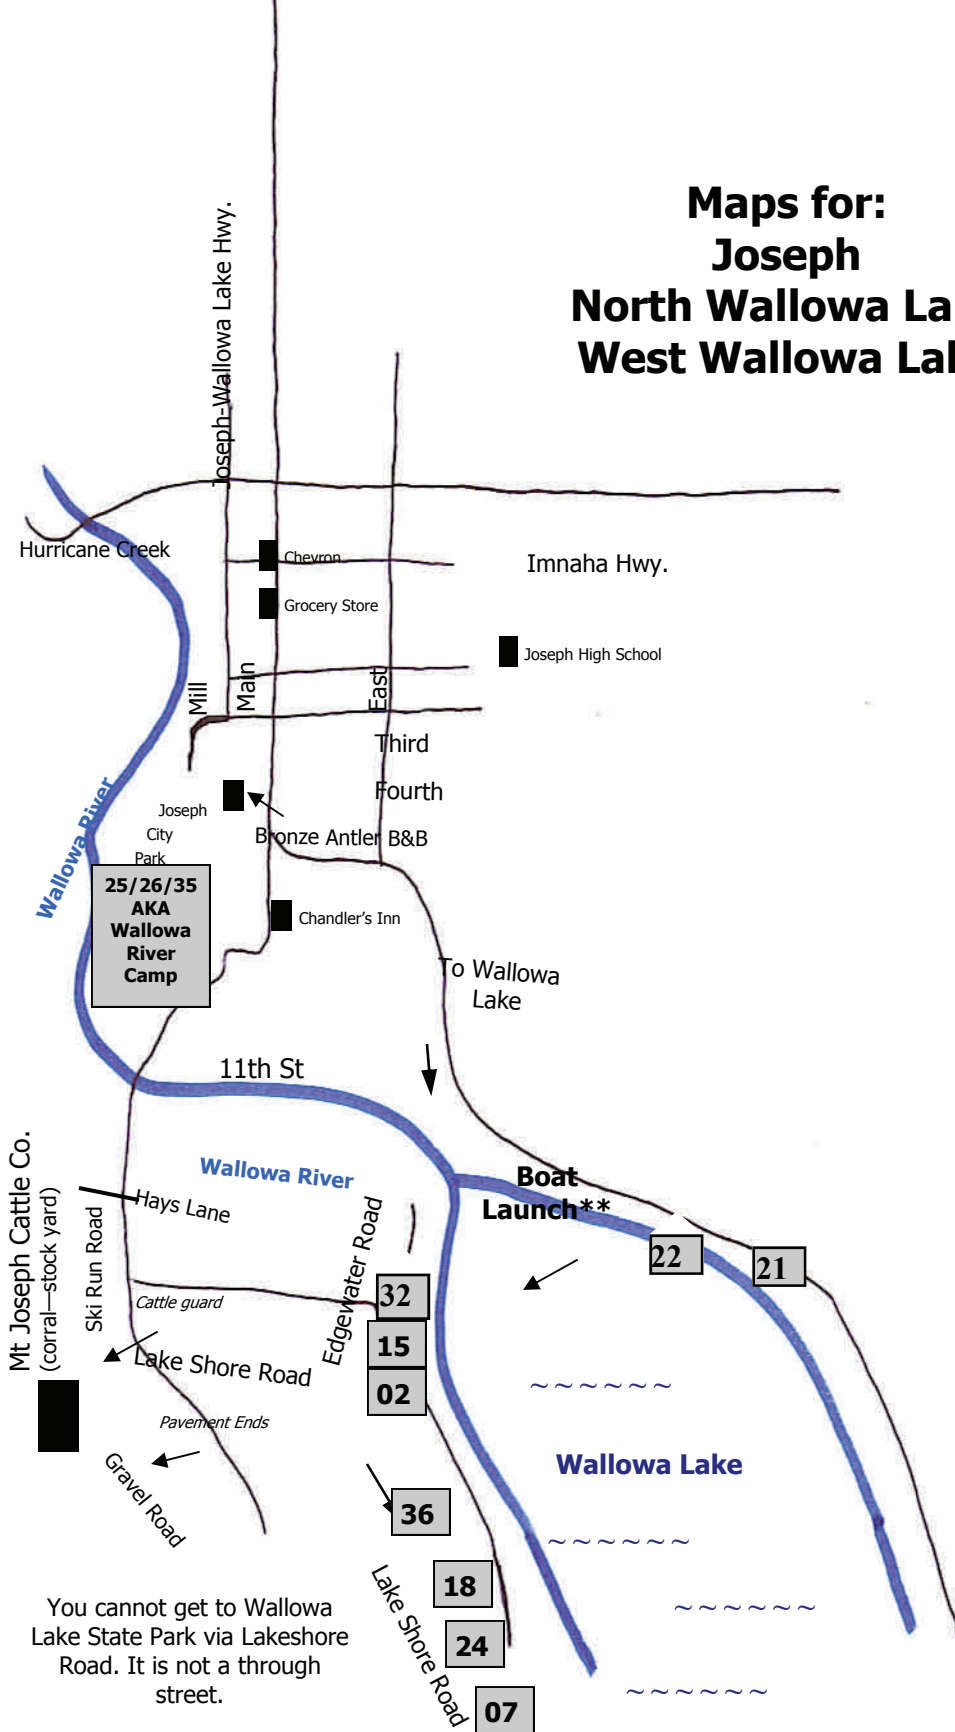

Maps for: Joseph North Wallowa Lake West Wallowa Lake

You cannot get to Wallowa Lake State Park via Lakeshore Road. It is not a through street.

**** Boats cannot be launched from the houses. It is strongly recommended to launch boats and park the trailers at the boat launch instead of hauling them over to the west side homes as turning around is very difficult.**